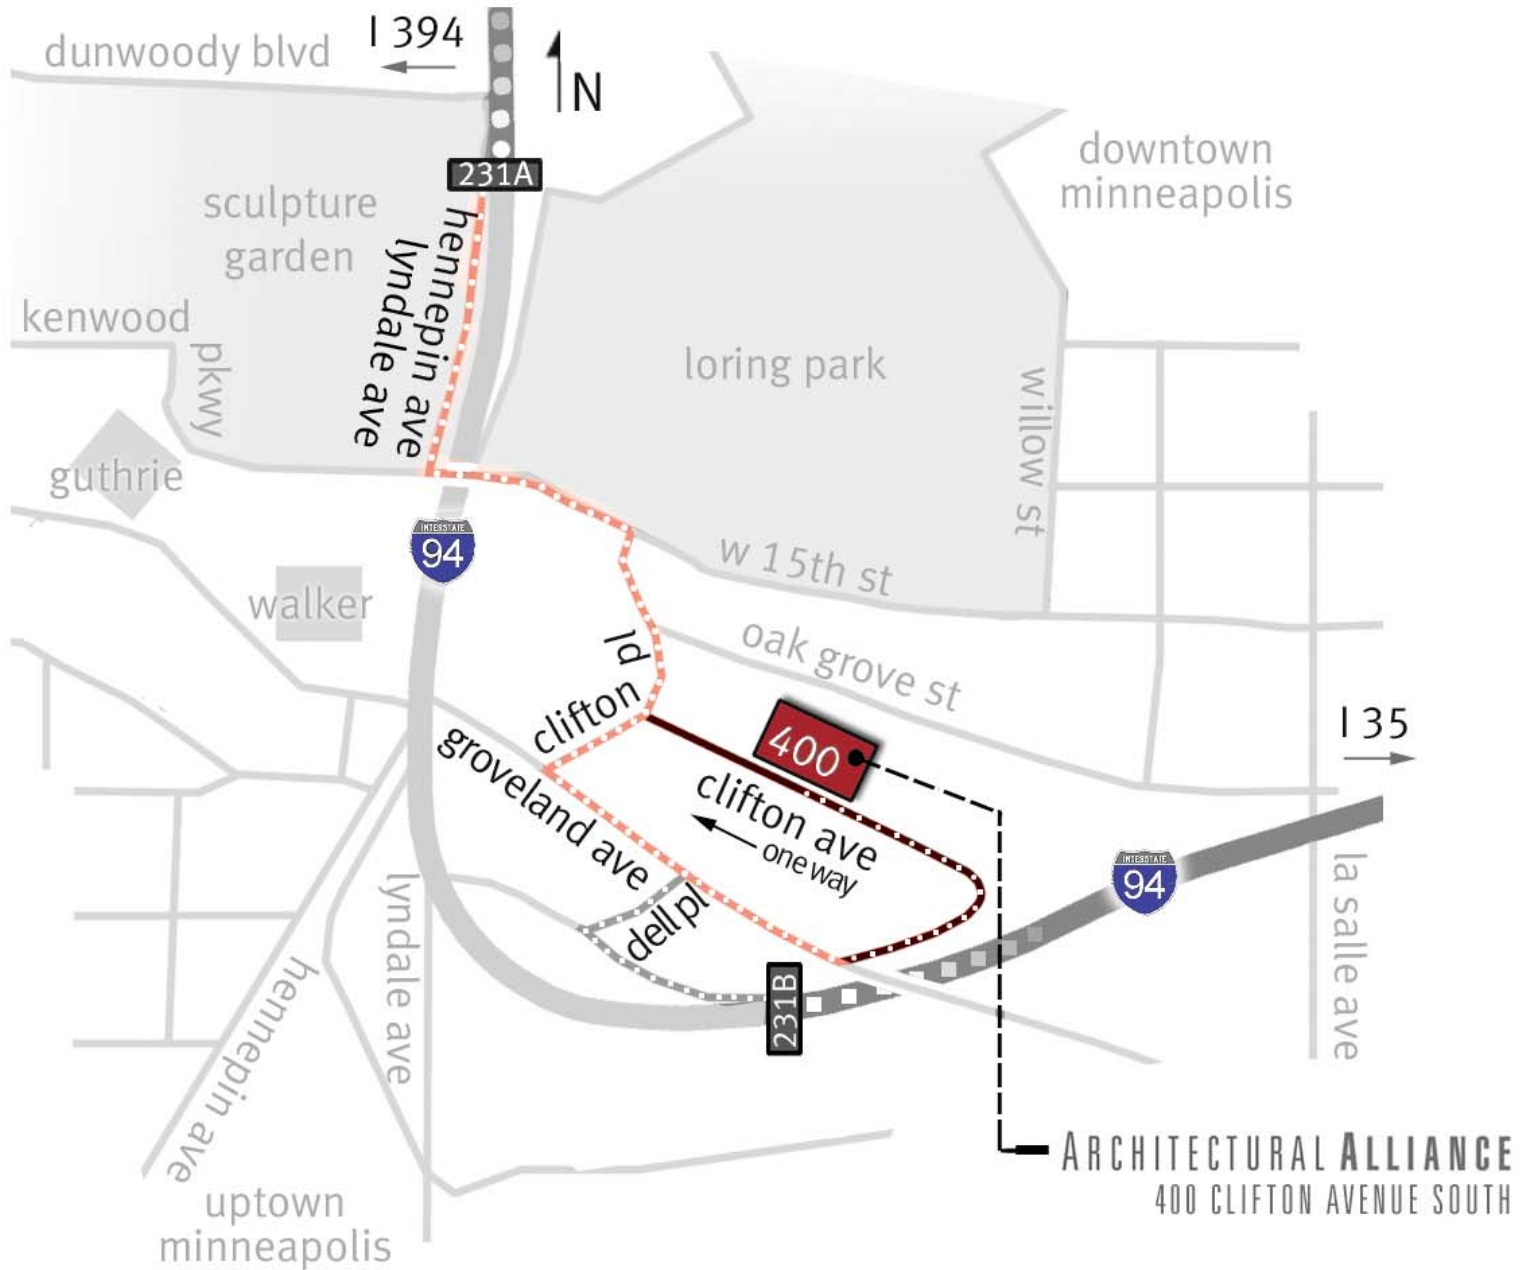

traveling from the north, west, northwest, southwest

- take I-94 east or I-394 east to hennepin / lyndale exit 231A
- travel south on lyndale
- turn left on 15th street
- bear right onto oak grove street
- turn right on clifton place
- turn left on groveland avenue
- turn left on clifton avenue, follow to 400

traveling from the south, east, northeast, southeast

- take I-94 west to lyndale avenue exit 231B
- turn right at dell place
- turn right on groveland avenue
- turn left on clifton avenue, follow to 400